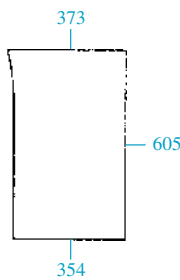

23/4012-55
(5158494)
Frontal (inf. drcha.)
Front (Lower RH)