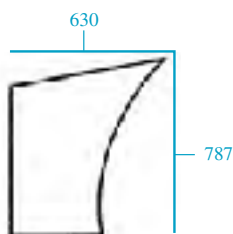

23/4029-5
(D6708, 82002182)
Puerta (inf. izq.)
Door (Lower LH)