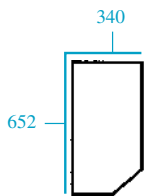

23/4004-5
(D9030, 82004391)
Parabrisas abatible - 10 agujeros - claro
Windscreen (Opening) - 10 holes - clear

23/4011-11
(D6704, 82002185)
Frontal (inf. izq.)
Front (Lower LH)

23/4011-10
(D6703, 82002184)
Frontal (inf. drcha.)
Front (Lower RH)