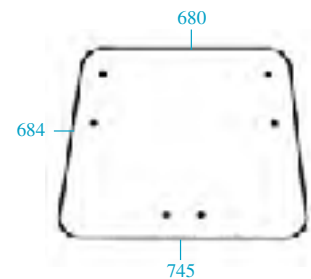

23/4072-73
(D9042, 5136410)
Trasero (superior)
6 agujeros
Upper rear - 6 holes

23/4073-37
(D9043, 5143855)
Trasero (inferior)
Lower rear

Las referencias originales tienen un propósito identificativo.
Nuestras piezas no son originales.

Part numbers are quoted for reference purposes only.
Our parts and accessories are not original.