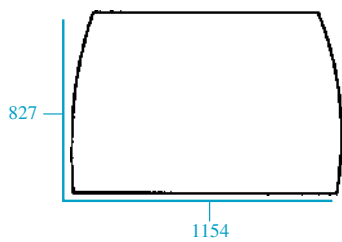

23/4000-80
(D6702/A, 82002183)
Parabrisas
Windscreen