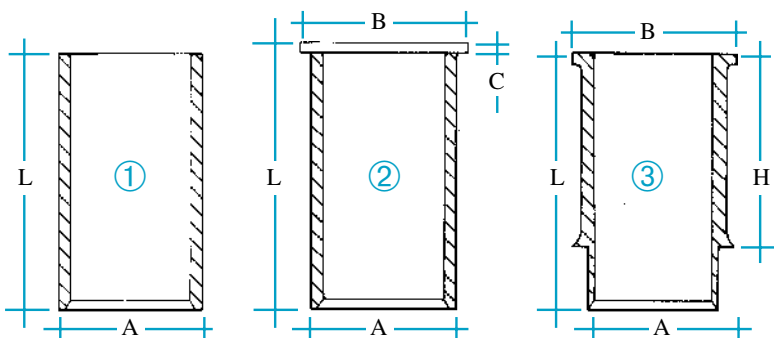

Ref. Ref.	Dia Bore	Tipo Type	A	B	C	L	H
23/36-256	85mm	1	90,4mm			178mm	
23/36-251	95mm	1	99,1mm			187mm	
23/36-252	100mm	1	103,06mm			187mm	
23/36-255	100mm	1	103,06mm			196mm	
23/36-253	103mm	1	107,1mm			187mm	
23/36-254	104mm	1	107,1mm			198mm	
23/36-262	104mm	2	107,05mm	109,87mm	5mm	198mm	
23/35-264	115mm	3	122mm	129,7mm		235mm	167mm