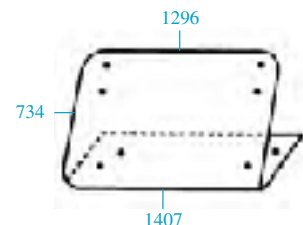

Las referencias originales tienen un propósito identificativo.
Nuestras piezas no son originales.

Part numbers are quoted for reference purposes only.
Our parts and accessories are not original.