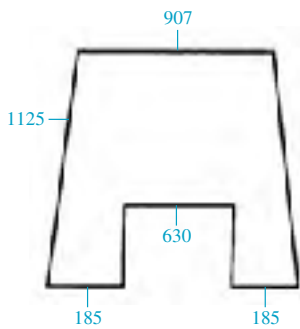

23/4000-84
(D9035, 5136368)
Parabrisas
Windscreen

23/4012-54
(D9036, 5136369)
Frontal inf. (izq./drcha.)
Front (Lower LH-RH)