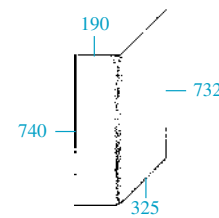

23/4086-3
(5154093)
Panel trasero (drcha.) - verde
Rear quarter RH - green