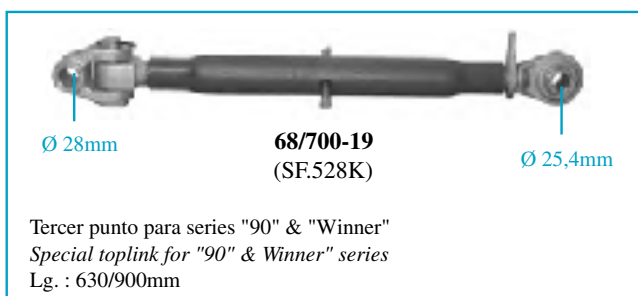

BARRAS DEL TERCER PUNTO
TOP LINKS

Para más información ver la gama completa en la sección 1 del catálogo.

For details, see the complete range in part 1 of the catalogue.