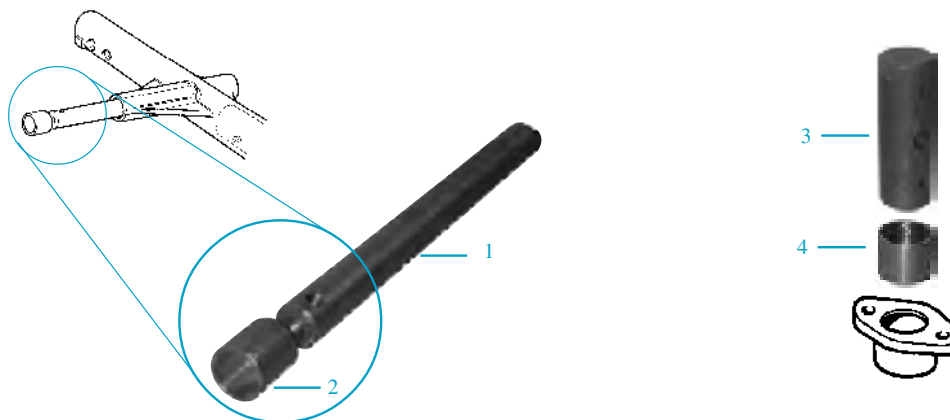

PIEZAS DEL EJE DELANTERO
FRONT AXLE PARTS

	1	2	3	4
	Bulón central <i>Central pin</i>	Casquillo <i>Bush</i>	Bulón vertical <i>Pin</i>	Casquillo <i>Bush</i>
315, 415				
400, 450, 540, 550, 600, 640	23/485-23 (589368) 32x360mm	23/486-31 (561943, 5138177) 32x37x40	23/505-10 (588301, 596188) 35x100mm	23/486-36 (588305, 5138178) 35x40x33 (A) 23/486-37 (596189, 4958818, 5138180) 35x40x33 (B)
650, 750	23/485-24 (599836) 40x360mm	23/486-32 (4964381) 40x46x40		
850, 1000, 1300	23/485-25 (44015002) 50x490mm	23/486-33 (44015001) 50x60x70		
466, 566, 666 55-66, 60-66, 70-66		23/486-34 (5115656) 38x42x40		
55-88, 55-90, 60-66, 60-88, 60-90, 65-88, 65-90, 70-88, 70-90, 80-88, 80-90, 85-90, 90-90, 100-90	23/485-26 (5135906, 5109536) 38x440mm	23/486-35 (5126951) 38x42x50		

(A) Superior / Top
(B) Inferior / Bottom

Las referencias originales tienen un propósito identificativo.
Nuestras piezas no son originales.

Part numbers are quoted for reference purposes only.
Our parts and accessories are not original.