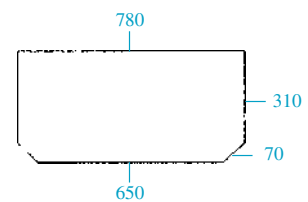

23/4073-84
(5153550)
Trasero (inferior) - verde
Lower rear - green

Las referencias originales tienen un propósito identificativo.
Nuestras piezas no son originales.

Part numbers are quoted for reference purposes only.
Our parts and accessories are not original.