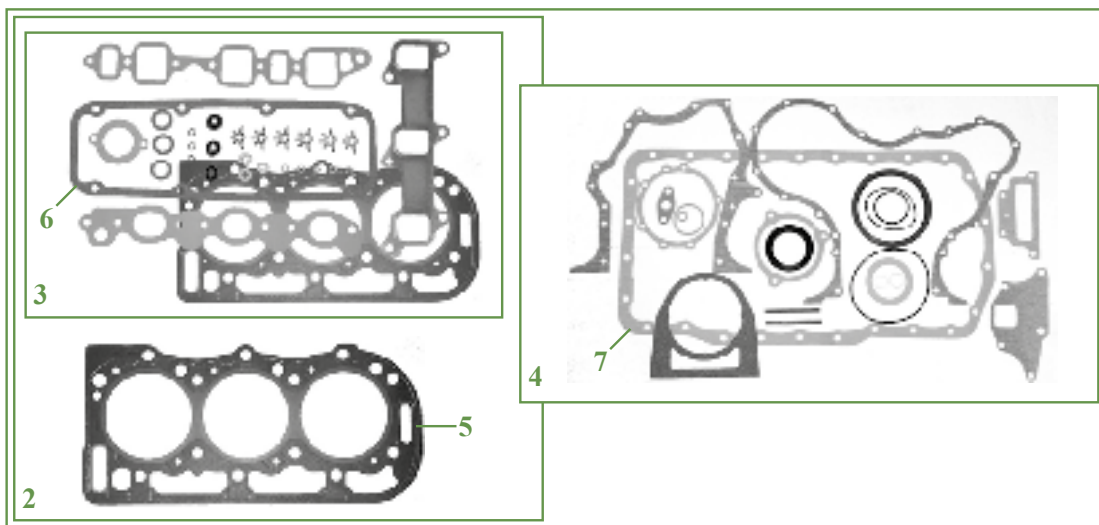

FIAT (New Holland) PARTS

Jointes de moteur / Engine gasket sets

Tracteurs Tractors	2	3	4	5	6	7
	Pochette rodage / Top gasket set A B		Pochette compl. Bottom gasket set	Joint de culasse Cyl. head gasket	Joint cache soupape Rocker cover gasket	Joint carter Sump gasket
M100, M115	23/71-104	23/76-104 (1930959)	23/72-104 (1930960)	23/73-98 (83982127)	23/74-98 (83976376)	23/75-24 (87800945)
M135, M160	23/71-105			23/73-99 (82850515)