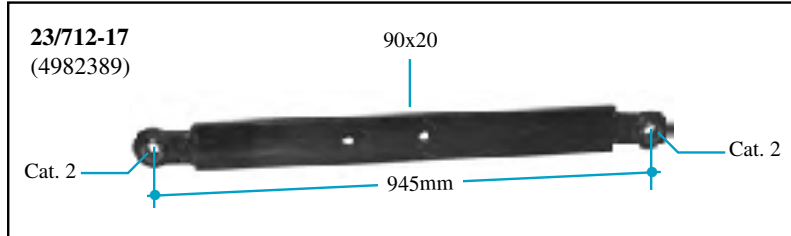

bepco tractor parts

FIATAGRI (NEW HOLLAND)
(REPLACEMENT PARTS)

BRAZOS DE ALZAMIENTO
LIFTING ARMS