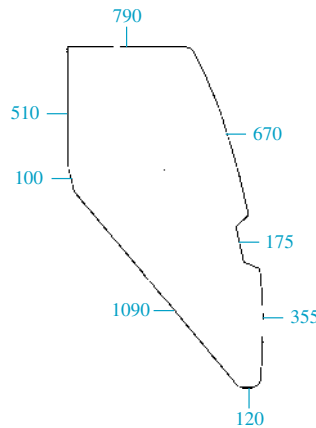

23/4020-26
(5154934)
Puerta (izq. o drcha.) - verde
Door (LH-RH) - green

23/4085-3
(5154092)
Panel trasero (izq.) - verde
Rear quarter LH - green

23/4086-3
(5154093)
Panel trasero (drcha.) - verde
Rear quarter RH - green