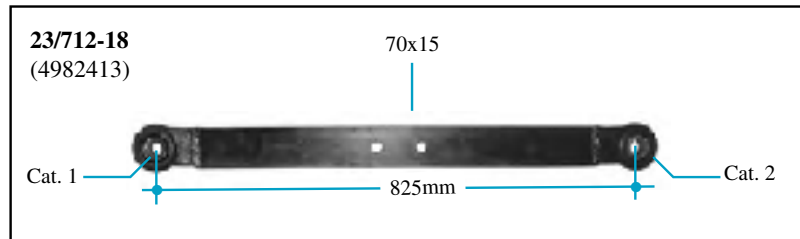

bepco tractor parts

FIATAGRI (NEW HOLLAND)
(REPLACEMENT PARTS)

BRAZOS DE ALZAMIENTO
LIFTING ARMS