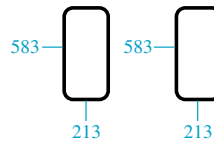

CRISTALES DE CABINA
CAB GLASS

CABINA CS7 / CAB CS7

580, 680, 780

Los cristales no son tintados.
All glass clear

23/4000-46
(D9000, 5108663)
Parabrisas
Windscreen

23/4012-30
(D9002, 5108667)
Delantera (izq./drcha.)
Front (Lower LH-RH)

23/4038-3
(D9005, 5108669)
Puerta izq.
LH door

23/4065-2
(D9011, 5120155)
Lateral izq.
Side LH

23/4039-3
(D9004, 5108670)
Puerta drcha.
RH door

23/4066-2
(D9010, 5120154)
Lateral drcha.
Side RH

580 ⇄ 9000

23/4071-12
(D9013, 5108627)
Trasero - 7 agujeros
Rear - 7 holes

23/4071-13
(D9015, 5121385)
Trasero - 7 agujeros
Rear - 7 holes

Las referencias originales tienen un propósito identificativo.
Nuestras piezas no son originales.

Part numbers are quoted for reference purposes only.
Our parts and accessories are not original.