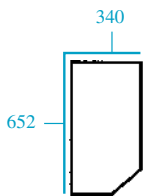

23/4011-13
(D6713, 82001923)
Frontal (inf. izq.) - claro
Front (Lower LH) - not tinted