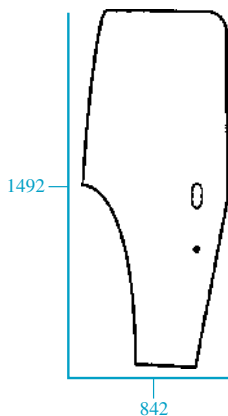

23/4020-15A
(D6718/A, 82000396)
Puerta izq. - 2 agujeros
Door LH - 2 holes

23/4020-16A
(D6719/A, 82000367)
Puerta drcha. - 2 agujeros
Door RH - 2 holes