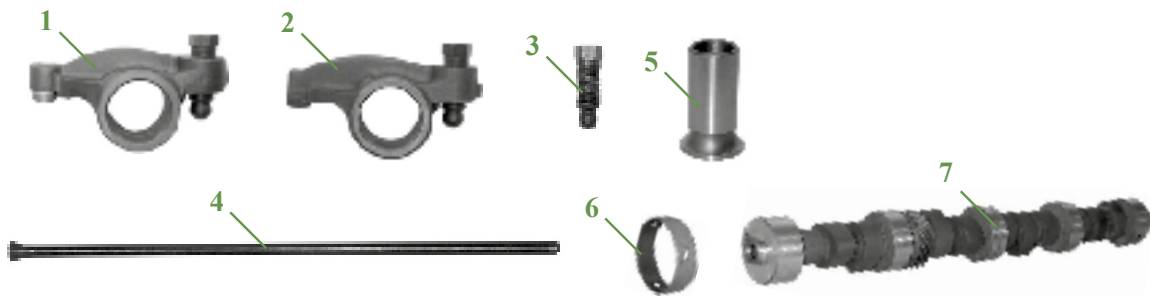

1	2	3	4	5	6	7
Tracteurs Tractors	Culbuteur adm. Inlet rocker arm	Culbuteur ech. Exh. rocker arm	Vis Screw	Tige Push rod	Poussoir Tappet	Bague d'arbre à came Camshaft bush	Arbre à came Camshaft
M100, M115, M135, M160	23/50-1 (83956710, 87802659)	23/50-2 (81804316, 87802659)	23/52-1 (87801302)	23/53-5 (81877890)	23/54-1 (83946434, 83957729)	23/56-4 (87800499)	23/80-14 (82850518, 87802140)